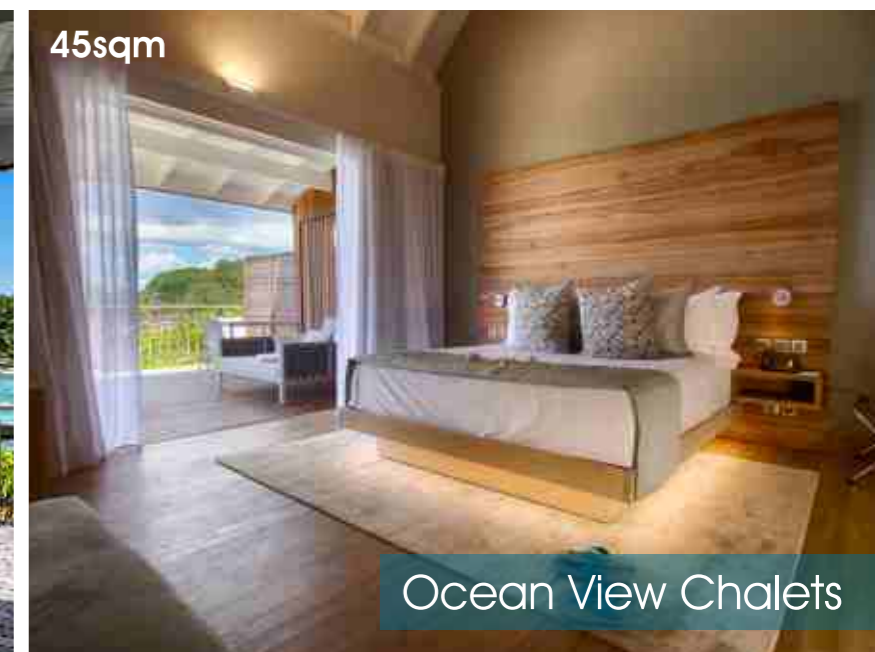

caranabeach

MAHE • SEYCHELLES

CaranaBeach

CaranaBeach embodies a completely new category of boutique accommodation, reflecting the genuine, unprocessed character of the Seychelles. The hotel's 40 chalets overlook one of Mahe's most dramatically picturesque beaches, the hotel has been designed to accentuate the wild nature of this unique location with the view from every room spilling out onto striking blue seas. Modern twists on island architecture, contemporary ocean-themed décor and a home-grown culture of genuine Seychelles hospitality, feed into a casual yet chic ambiance for guests to dine, unwind and recharge.

Accommodation

The chalets accentuate the wild, dramatic landscape on which the hotel is built, with hushed greys and soft earth tones of the interiors providing a stark but soothing contrast to the view that spills out onto the entire bay, with fluorescent blues and greens of the sea, the lush hillside and a white-sand beach framed by granite pillars. Each chalet boasts modern comforts with elegantly rustic touches inspired by the sea.

The hotel features **28 Ocean View Chalets** with a comfortable terrace, and **12 Ocean View Pool Chalets** with a private plunge pool and additional deck space on the terrace.

Rooms can fit 2 adults and 1 child or teenager below 18 years.
Children under 2 years stay at no additional cost.

60sqm

Ocean View Pool Chalets

45sqm

Ocean View Chalets

Spa & Wellness

The Sens Spa, imparts the true sensations of Seychelles through a line-up of spa treatments using only natural, locally sourced ingredients. A variety of rejuvenating, energising or restorative therapies each reveal a unique signature scent native to the islands, complemented by carefully selected pairings of essential oils. Whole-body wraps and scrubs are available as in-chalet treatments, while massages, beauty and nail treatments can also be enjoyed at the spa itself.