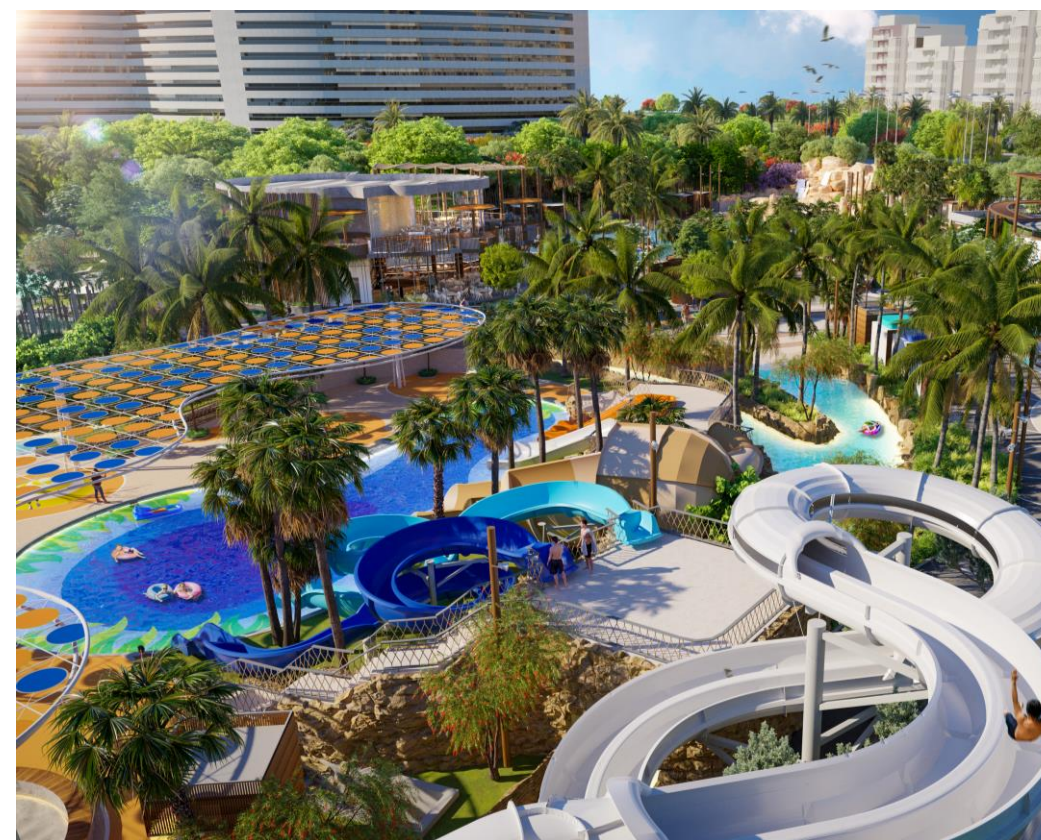

# VISION

Experience the world's most unique urban leisure resort

The Grand Hyatt Dubai Resort & Waterpark revolutionizes family vacations in Dubai with unparalleled leisure facilities at unbeatable value in the heart of the city.