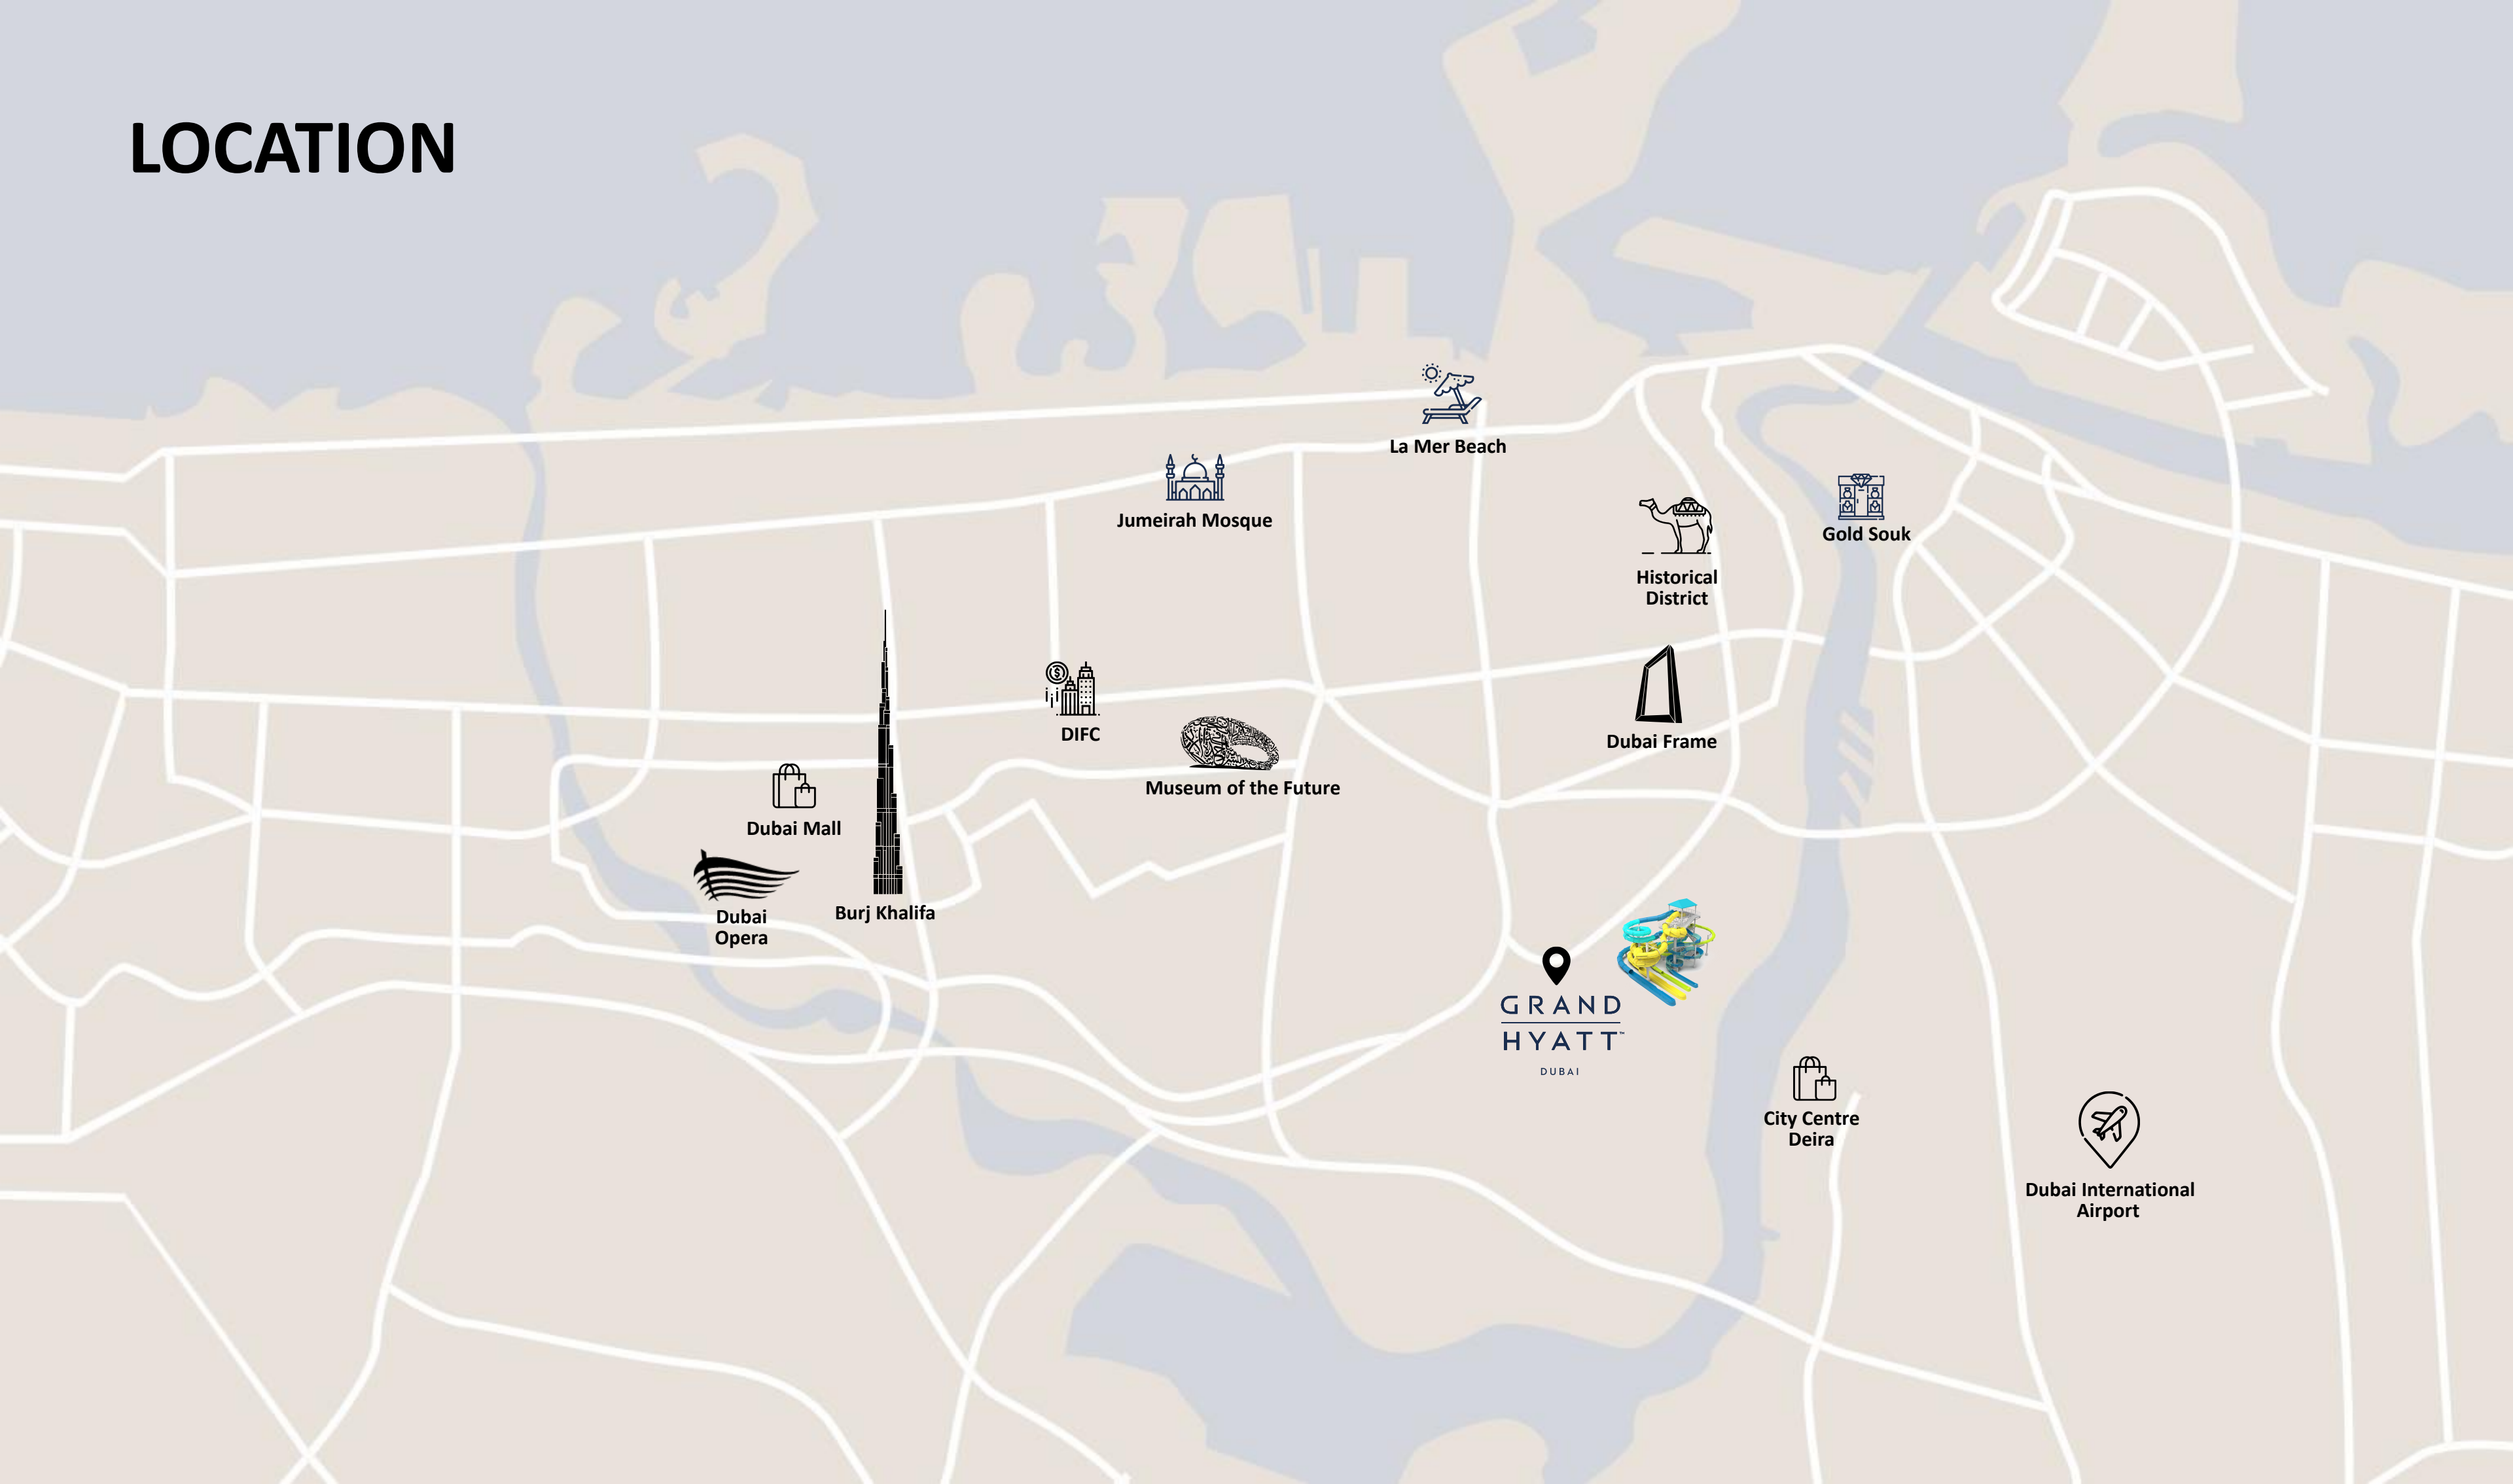

GRAND  
HYATT™

DUBAI

GRAND  
HYATT™

DUBAI

# LOCATION

La Mer Beach

Jumeirah Mosque

Gold Souk

Historical District

DIFC

Dubai Frame

Museum of the Future

Dubai Mall

Dubai Opera

Burj Khalifa

GRAND  
HYATT  
DUBAI

City Centre  
Deira

Dubai International  
Airport

## Location

Riyadh Street, Sheikh Rashid Road,  
Dubai, United Arab Emirates

10 Minutes from Burj Khalifa  
and Dubai Mall

**Iconic Slide Tower**  
1<sup>st</sup> in the Region

**Wave Pool "The Beach"**  
Largest Dubai City-Center  
Artificial Beach